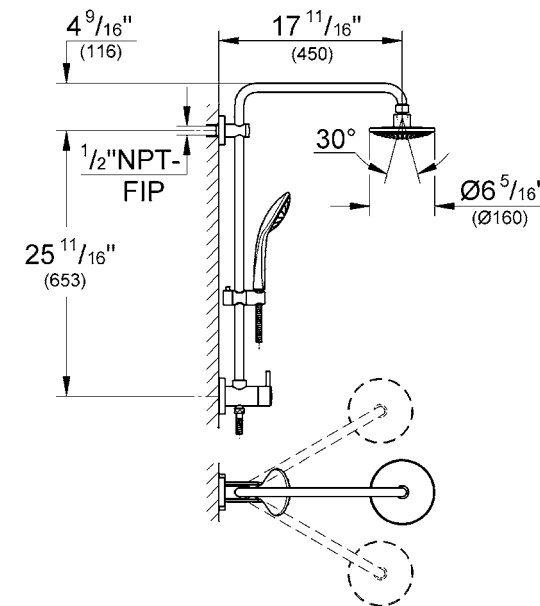

GROHE RETRO-FIT™

Shower System

GROHE RETRO-FIT™ SHOWER SYSTEM

The quick and simple solution for upgrading any standard tub/shower installation into a "shower experience," introducing the GROHE Retro-Fit Shower System. With the GROHE Retro-Fit, hotel guests will enjoy both a high performance GROHE DreamSpray shower head and the convenience of a height-adjustable GROHE hand shower.

Ideal for retrofit or renovation, the GROHE Retro-Fit Shower System installs easily and quickly. Simply replace an existing shower arm, no need to alter any in-wall plumbing. And, once installed, it's easy to use; a quarter turn of the diverter lever (located at the bottom of the shower bar) switches water flow from shower head to hand shower.

Available in 2.5 gpm and 2.0 gpm models to meet all water conservation codes, the GROHE Retro-Fit Shower System is available with GROHE's high performance Euphoria rain spray shower head and hand shower, or can be paired separately with any standard GROHE shower head and hand shower. A renovation upgrade without the renovation price tag.

Description and Features

- Wall mounted - can replace existing shower head/arm
- Horizontal 17 11/16" swivel shower arm
- Built-in diverter allows change between shower head and hand shower
- Model 27 867 (2.5 gpm) Includes: Euphoria Shower Head (28 233) with rain spray, Euphoria hand shower (27 493) with normal spray
- Model 27 868 (2.5 gpm), Model 27 920 (2.0 gpm): shower head and hand shower sold separately
- Adjustable bar height with gliding element
- Metal shower hose 59" (28417)
- GROHE DreamSpray® technology
- GROHE CoolTouch® technology
- SpeedClean® anti-lime system
- Optional 6" height extension (27 921) sold separately