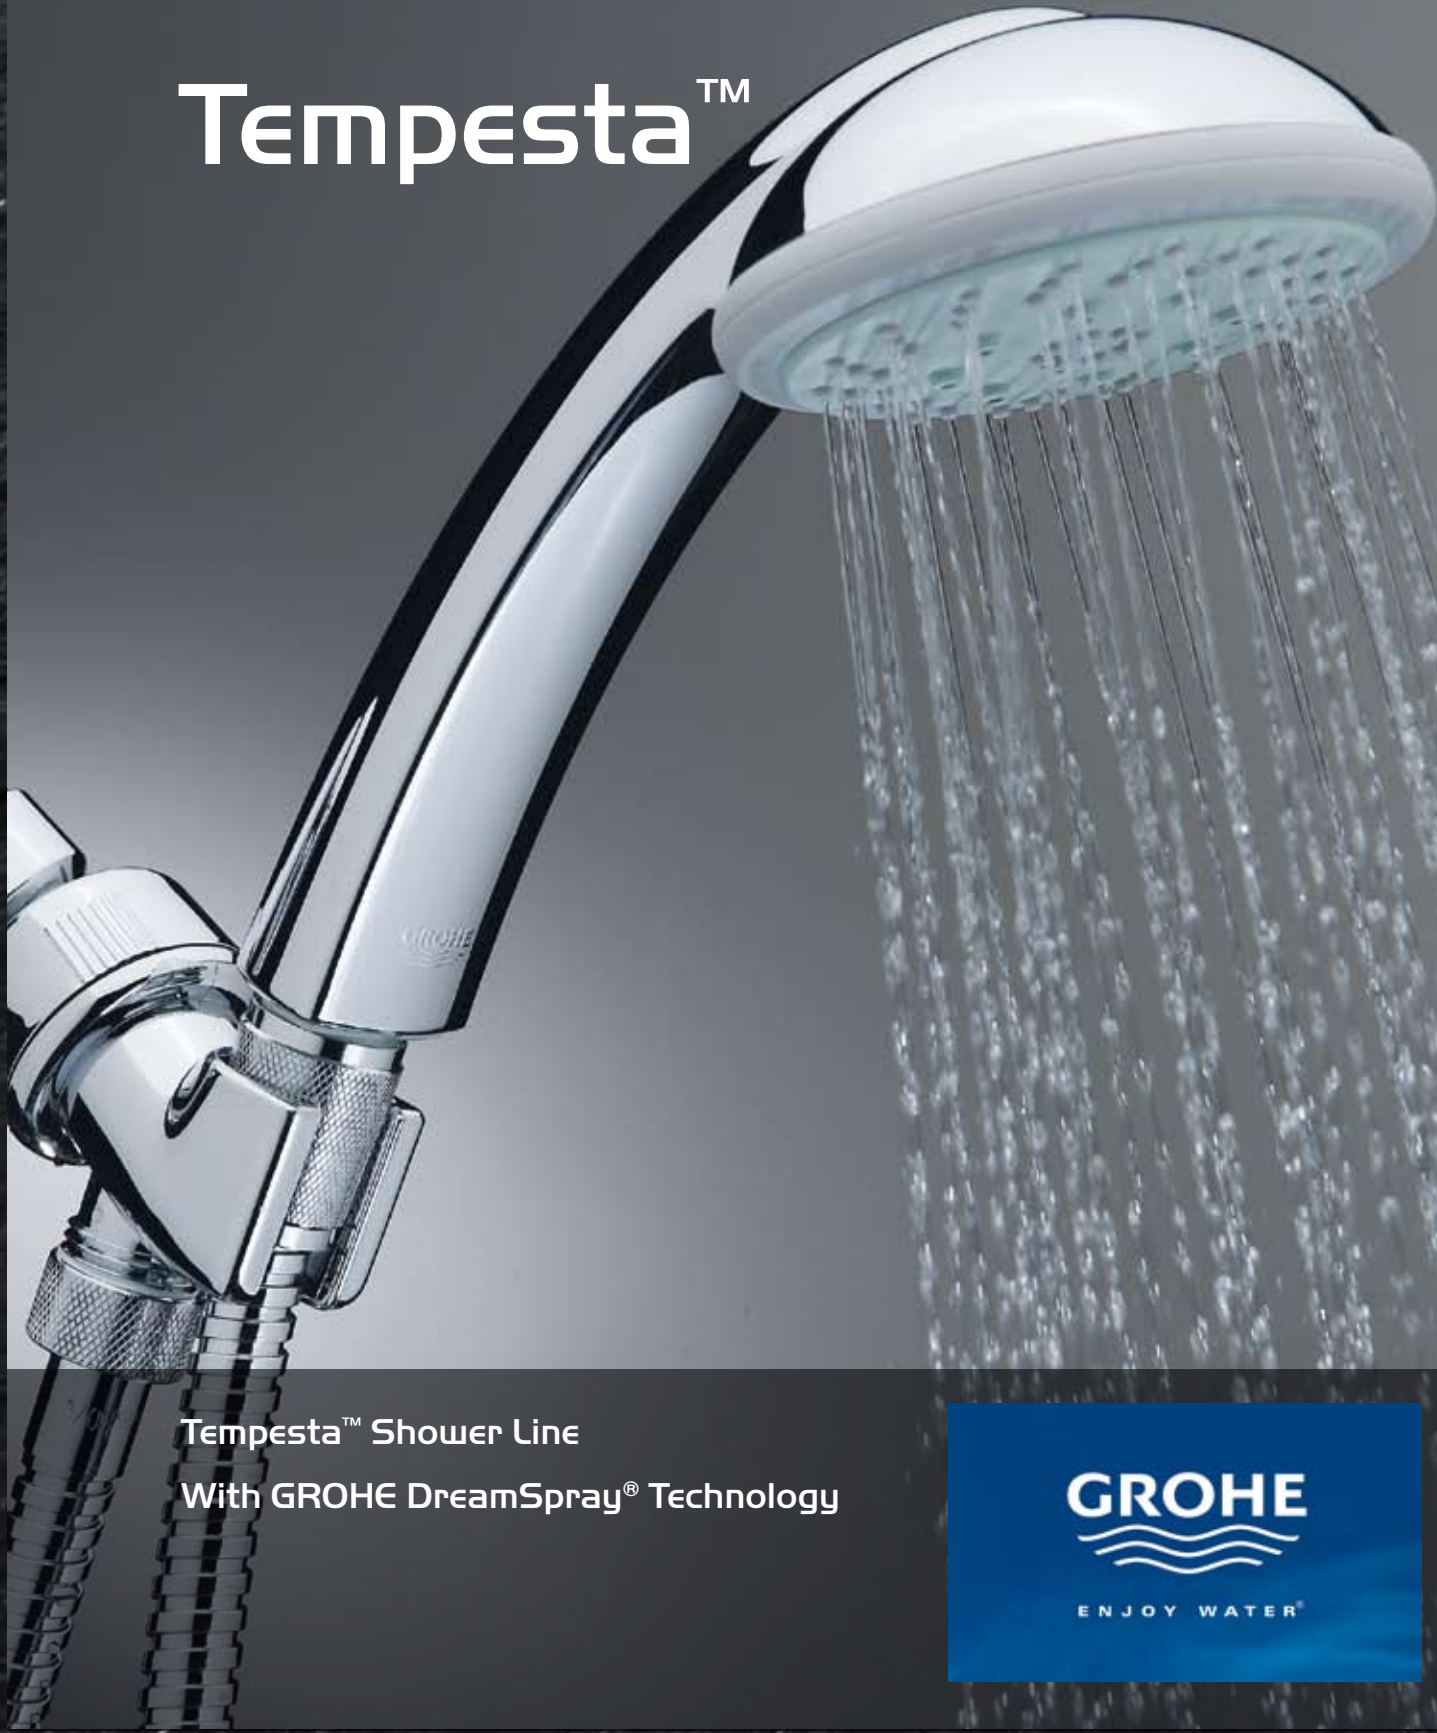

groheamerica.com / grohe.ca

Tempesta™

Tempesta™ Shower Line
With GROHE DreamSpray® Technology

GROHE
ENJOY WATER®

ENJOY WATER®

Tempesta™

Superb Performance... Classic Design

The Tempesta shower head and hand shower have been built to withstand the rigors of day-to-day, year after year use. Tempesta features a wide 3½" spray face to create a very satisfying shower with maximum water coverage and no empty or "dry" spots. Tempesta offers superb showering performance, ideal for commercial and residential applications.

Performance Features:

- **GROHE DreamSpray®** Technology – advanced shower engines efficiently distribute an equal, consistent flow of water to every single nozzle for a shower experience that is second to none
- **GROHE StarLight®** Technology for a deep, lustrous long lasting chrome finish
- **GROHE CoolTouch®** Technology creates a thermal barrier between the hot water and the surface of the hand shower
- **SpeedClean®** anti-lime system – a simple wipe of a finger is all that is needed to remove limescale and maintain "like-new" performance

NEW

27 295
Trio shower head
Spray patterns:
normal, jet, massage
000 - GROHE Starlight® chrome

NEW

27 291
Trio shower head
with 6" shower arm
Spray patterns:
normal, jet, massage
000 - GROHE Starlight® chrome

28 421
Trio hand shower
Spray patterns:
normal, jet, massage
000 - GROHE Starlight® chrome
ENO - InFinityFinish™
brushed nickel

28 435
Trio hand shower
with 24" shower bar
and hose
000 - GROHE Starlight® chrome
ENO - InFinityFinish™
brushed nickel